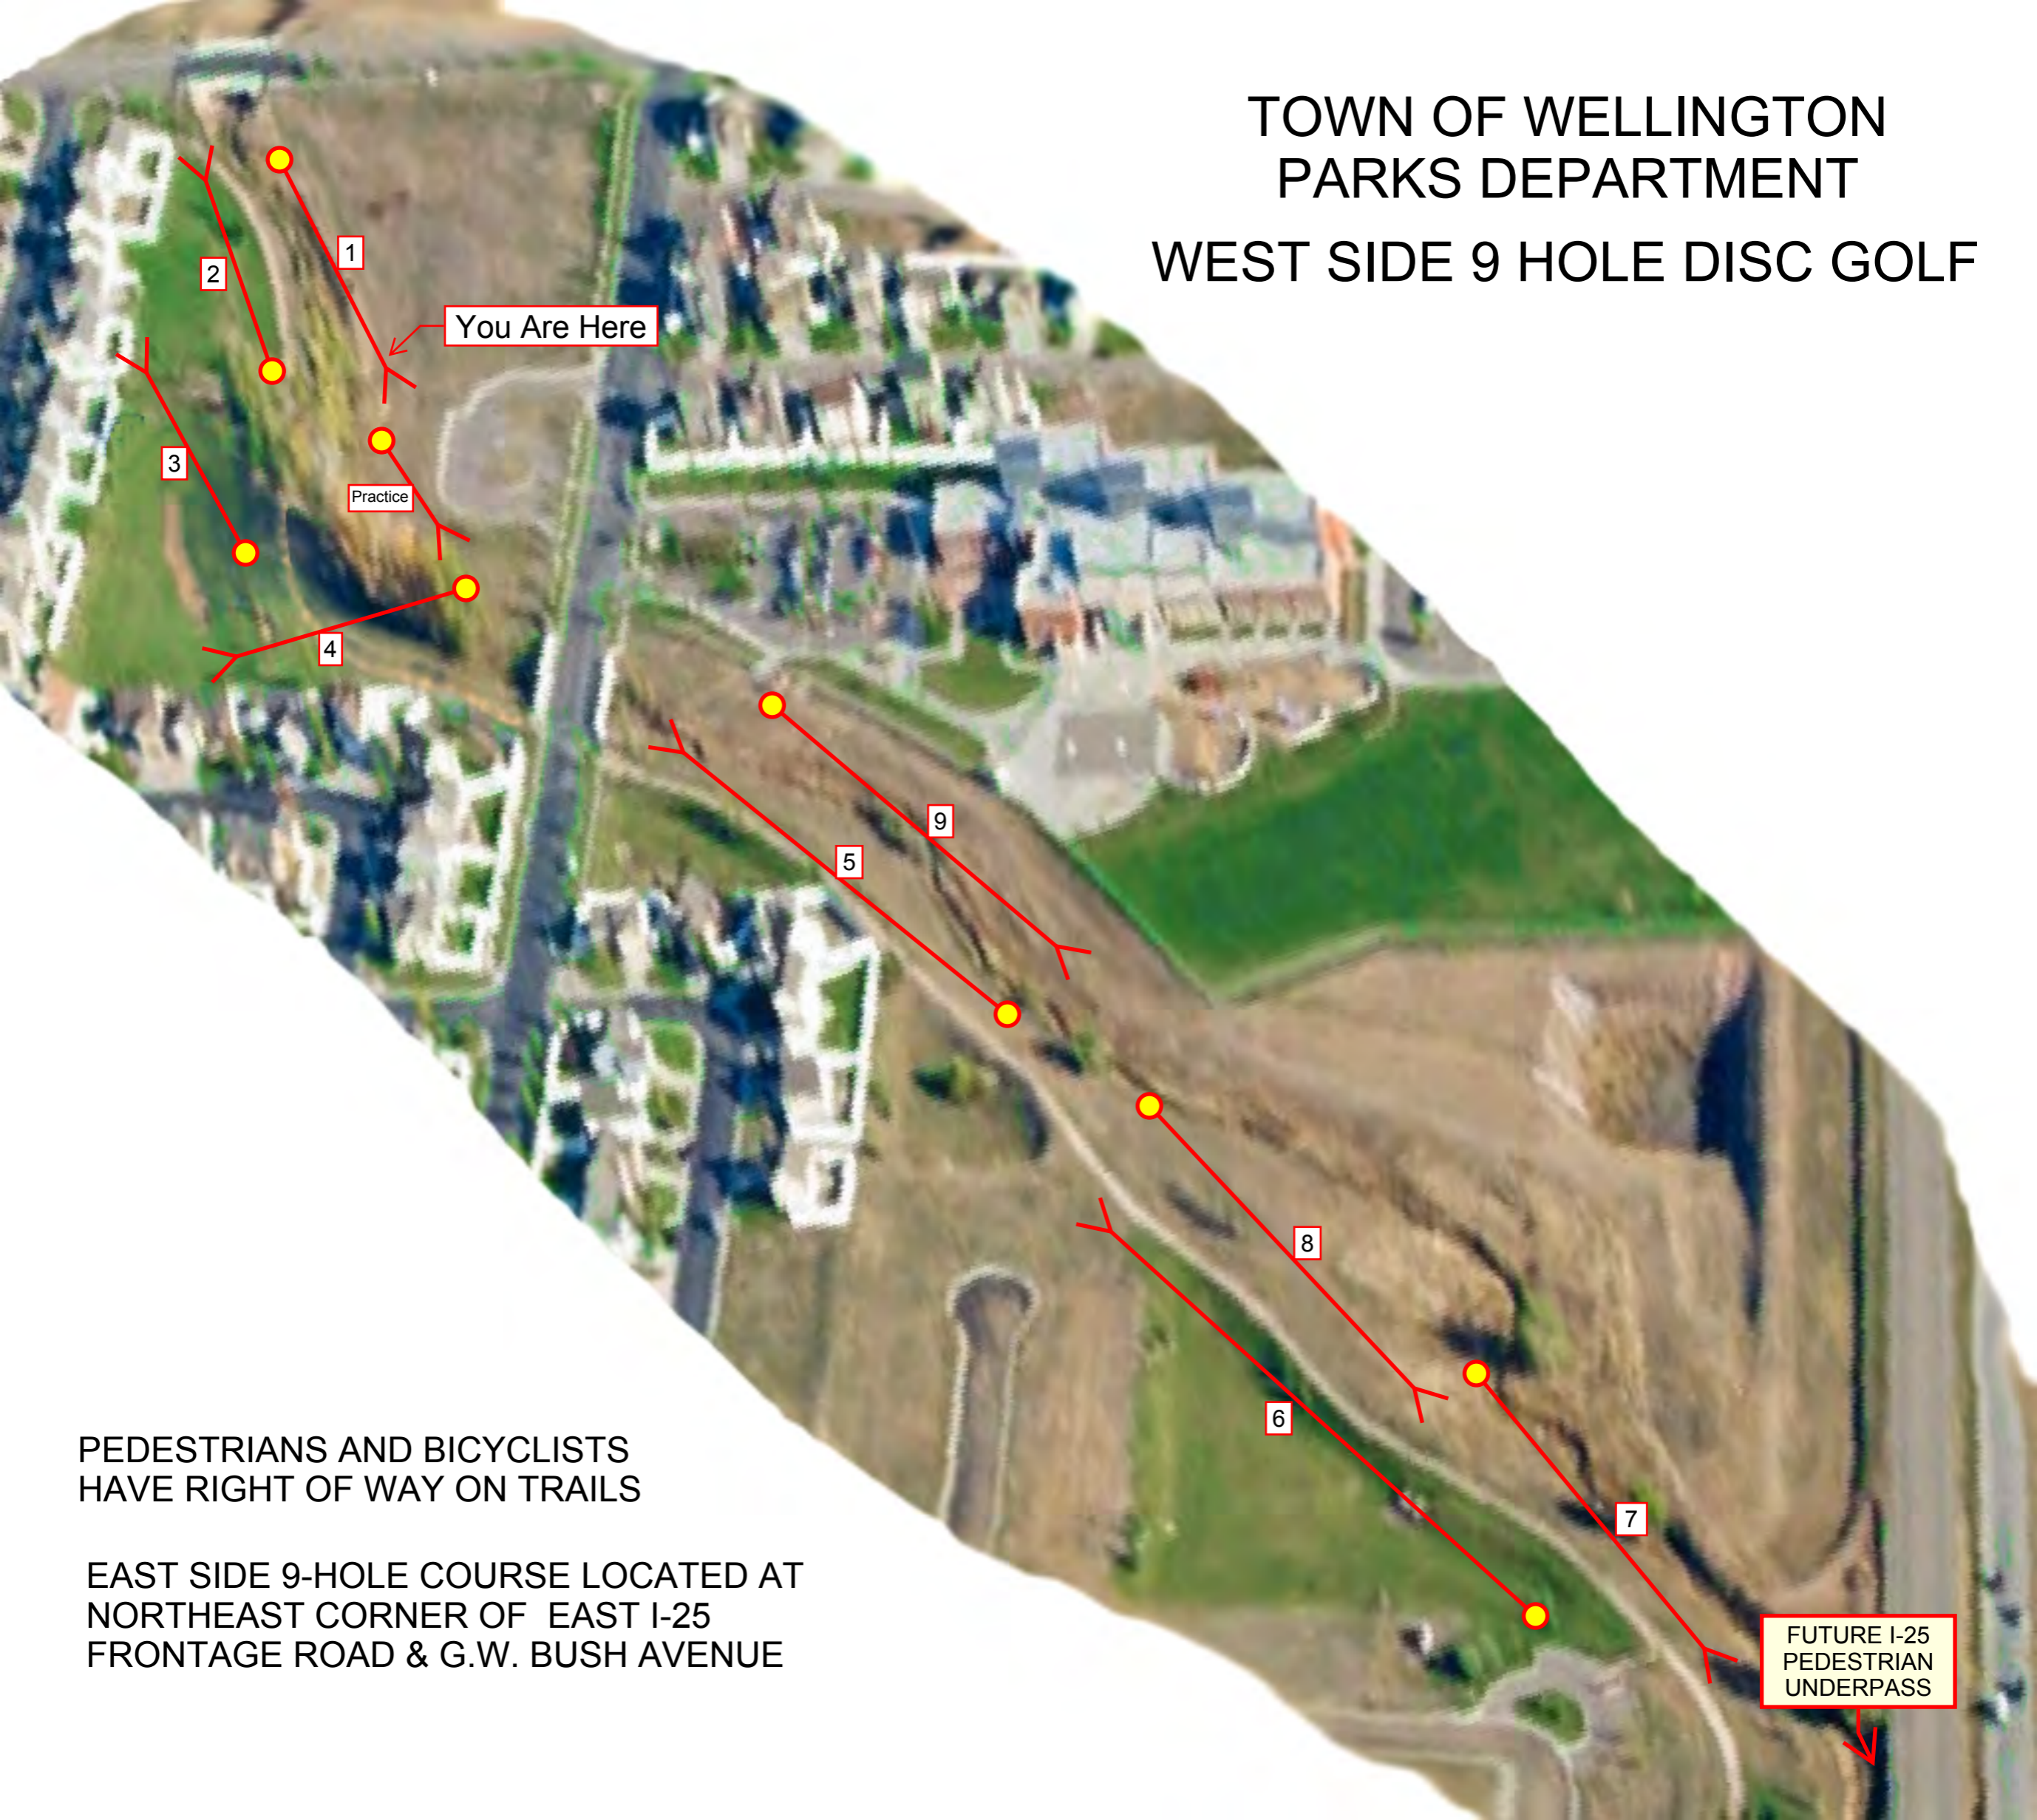

TOWN OF WELLINGTON PARKS DEPARTMENT WEST SIDE 9 HOLE DISC GOLF

You Are Here

Practice

FUTURE I-25
PEDESTRIAN
UNDERPASS

PEDESTRIANS AND BICYCLISTS
HAVE RIGHT OF WAY ON TRAILS

EAST SIDE 9-HOLE COURSE LOCATED AT
NORTHEAST CORNER OF EAST I-25
FRONTAGE ROAD & G.W. BUSH AVENUE